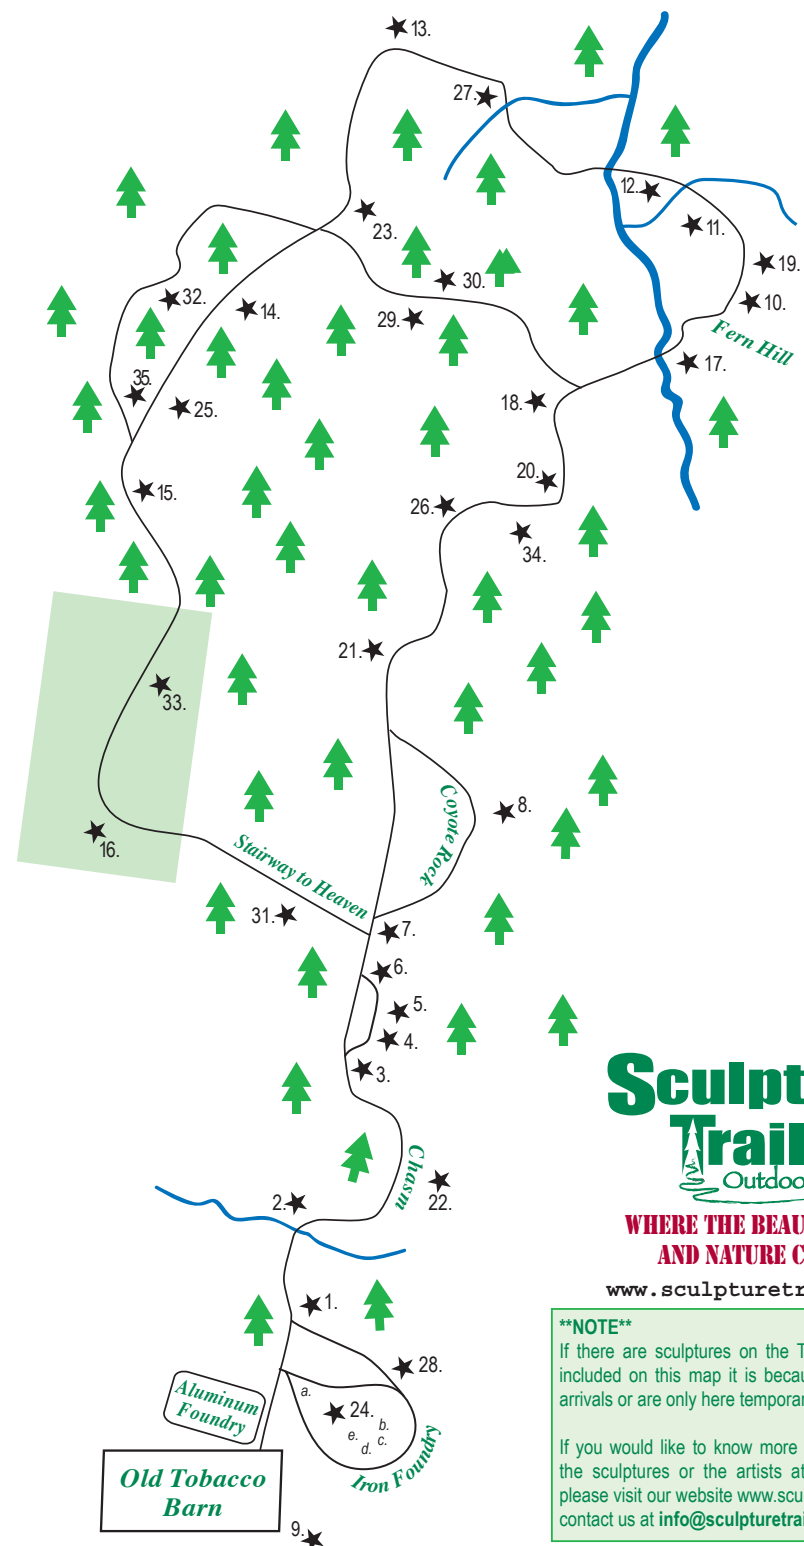

1. **Community Column Project**  
Work in progress. Cast Aluminum.  
Collaboration between the participants of the annual Aluminum Pours & Sculpture Trails artists.
2. **The Man** Matthew Weddington, Chicago, IL  
Poplar
- 3-5 **\*\*Future Sculpture Site\*\***
6. **Spirit of Industry** Keith Spears, Louisville, KY  
Stainless Steel
7. **Merge** Ryan Goff, Boone, NC  
Ceramic
8. **Give Me a Boost** Stacey Chinn, Lexington, KY  
Fabricated Aluminum, Wood
9. **Self-Portrait** Clifton Cox, Lexington, KY  
Steel
10. **Gravitational Pulls** Gerard Masse, Solsberry, IN  
Steel
11. **Erosion** Lance Vickery, Jacksonville, FL  
Cast Iron, White Oak (from these very woods).
12. **Awakening** Gerard Masse, Solsberry, IN  
Steel
13. **Burning Tree** Adam Garey, Lexington, KY  
Steel, Stainless Steel
14. **Ghost Flight** Jack Gron, Corpus Christi, TX  
Steel, Aluminum
15. **Untitled** Kim "Kimmer" Adler, Lexington, KY  
Hand Forged Steel
16. **Supporting Nature** Gerard Masse, Solsberry, IN  
Steel, Cast Aluminum
17. **Palm Shell** Michael Johnson, Lexington, KY  
Steel
18. **Forest Dancing** Andy Light, Lexington, KY  
Steel, Stainless Steel
19. **Trial** Garrett Krueger, La Crosse, WI  
Concrete
20. **Endless Structure** Brad Connell, Atlanta, GA  
Bronze, Steel

# Sculpture Trails

Outdoor Museum

**WHERE THE BEAUTY OF ART AND NATURE COLLIDE.**

[www.sculpturetrails.com](http://www.sculpturetrails.com)

**\*\*NOTE\*\***  
If there are sculptures on the Trails that are not included on this map it is because they are new arrivals or are only here temporarily.